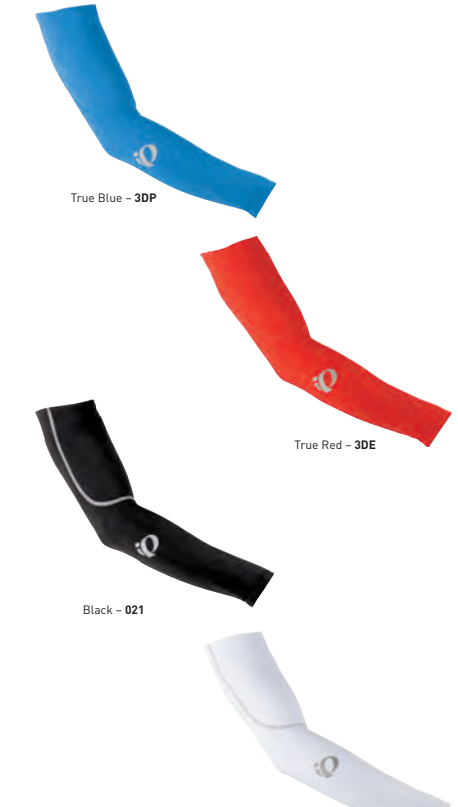

True Blue - 3DP

True Red - 3DE

Black - 021

White - 508