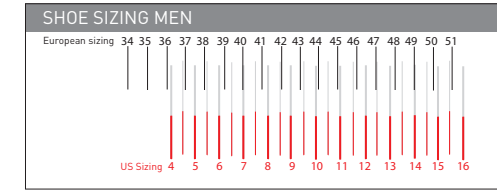

Size Charts

MEN'S STANDARD U.S.	apparel				
	S	M	L	XL	XXL
chest	35-37.5"	37.5-40.5"	40.5-43.5"	43.5-46.5"	46.5-49"
waist	29-31.5"	31.5-34.5"	34.5-37.5"	37.5-41.5"	41.5-45"
hip	35-37.5"	37.5-40.5"	40.5-43.5"	43.5-46.5"	46.5-49"
inseam	31.5"	32"	32.5"	33"	33.5"

MEN'S TAILORED EUROPEAN	apparel				
	S	M	L	XL	XXL
chest	36.5-38"	38-39.5"	39.5-41"	41-42.5"	42.5-44"
waist	30.5-32"	32-33.5"	33.5-35"	35-36.5"	36.5-38"
hip	36.5-38"	38-39.5"	39.5-41"	41-42.5"	42.5-44"
inseam	31.5"	32"	32.5"	33"	33.5"

WOMEN'S	apparel					
	XS	S	M	L	XL	XXL
chest	31-33"	33-35"	35-37.5"	37.5-40"	40.5-42.5"	42.5-45"
waist	23-25"	25-27"	27-29.5"	29.5-32"	32-34.5"	34.5-37"
hip	33-35"	35-37"	37-39"	39.5-42"	42-45"	45-47.5"
inseam	29"	29.5"	30"	30.5"	31"	31.5"

JUNIORS	apparel			
	S	M	L	XL
sizes	7/8"	10"	12"	14"
chest	25-26.5"	26.5-28.5"	28.5-29.5"	29.5-32"
waist	23-24.5"	24.5-25.5"	25.5-26.5"	26.5-28.5"
height	48-54"	54-57"	57-60"	60-62"
weight	49-59lbs.	59-75lbs.	75-89lbs.	89-100lbs.

Footwear Size Charts

SHOE COVERS	apparel				
	S	M	L	XL	XXL
Men's	<6	6.5-8	8.5-10	10.5-12	13+
Women's	<8	8.5-10	10.5-12	N/A	N/A
Euro	<39	39.5-42	42.5-44	44.5-46	46.5+
UK	<5.5	6-7.5	8-9	8.5-11	11.5+
	S/M			L/XL	

Warmer Sizes

UNISEX	arm warmers				
	XS	S	M	L	XL
Arm Length (Shoulder To Wrist With 90° Bend In Arm)	23.5"	24"	24.5"	25.25"	26"
Bicep (Circumference)	12"	12.5"	13"	13.5"	14.25"
Wrist (Circumference)	6.75"	7"	7.25"	7.5"	7.75"
	S		M		L

UNISEX	knee warmers				
	XS	S	M	L	XL
Length (Garment Measurement)	14.25"	15.25"	16.25"	17.25"	18.25"
Thigh (Circumference)	19.5"	21.25"	23"	24.75"	26.5"
Calf (Circumference)	13.25"	14"	14.75"	15.5"	16.5"
	S		M		L

UNISEX	leg warmers				
	XS	S	M	L	XL
Length (Garment Measurement)	23"	24"	25"	26"	27"
Thigh (Circumference)	19.5"	21.25"	23"	24.75"	26.5"
Ankle (Circumference)	9"	9.5"	10"	10.5"	11"

Sock Sizes

ADULTS	socks			
	S	M	L	XL
US MEN	N/A	6 - 8	8 - 10	10+
US WOMEN	5 - 7	7 - 9	9+	N/A
EURO	35 - 38	38.5 - 41	41 - 44	44+
UK	2.5-4	4.5-6.5	7-10	10+

KIDS	socks	
	XS	S
US KIDS	12 - 2.5	3 - 6
EURO KIDS	27.5 - 31	31.5 - 34.5
UK KIDS	9 - 11	12 - 2

Glove Sizes

MEN'S	gloves				
	S	M	L	XL	XXL
INCH	7.25" - 8"	8" - 8.75"	8.75" - 9.5"	9.5" - 10.25"	10.25" - 11"
CM	18.5cm - 20.3cm	20.3cm - 22.2cm	22.2cm - 24cm	24cm - 26cm	26cm - 28cm
EUROPE SIZE	7.5 - 8	8.5 - 9	9.5 - 10	10 - 10.5	11

WOMEN'S	gloves		
	S	M	L
INCH	6.5" - 7.25"	7.25" - 8"	8" - 8.75"
CM	16.5cm - 18.4cm	18.4cm - 20.3cm	20.3cm - 22.9cm
EUROPE SIZE	6.5 - 7	7.5 - 8	8.5 - 9

KID'S	gloves	
	S/M	L/XL
INCH	6" - 6.5"	6.5" - 7"
CM	11.2cm - 16.5cm	16.5cm - 17.8cm
EUROPE SIZE	6 - 6.5	6.5 - 7