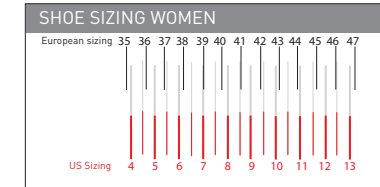

Size Charts

MEN'S STANDARD U.S.	apparel				
	S	M	L	XL	XXL
chest	35-37.5"	37.5-40.5"	40.5-43.5"	43.5-46.5"	46.5-49"
waist	29-31.5"	31.5-34.5"	34.5-37.5"	37.5-41.5"	41.5-45"
hip	35-37.5"	37.5-40.5"	40.5-43.5"	43.5-46.5"	46.5-49"
inseam	31.5"	32"	32.5"	33"	33.5"

MEN'S TAILORED EUROPEAN	apparel				
	S	M	L	XL	XXL
chest	36.5-38"	38-39.5"	39.5-41"	41-42.5"	42.5-44"
waist	30.5-32"	32-33.5"	33.5-35"	35-36.5"	36.5-38"
hip	36.5-38"	38-39.5"	39.5-41"	41-42.5"	42.5-44"
inseam	31.5"	32"	32.5"	33"	33.5"

WOMEN'S	apparel					
	XS	S	M	L	XL	XXL
chest	31-33"	33-35"	35-37.5"	37.5-40"	40.5-42.5"	42.5-45"
waist	23-25"	25-27"	27-29.5"	29.5-32"	32-34.5"	34.5-37"
hip	33-35"	35-37"	37-39"	39.5-42"	42-45"	45-47.5"
inseam	29"	29.5"	30"	30.5"	31"	31.5"

JUNIORS	apparel			
	S	M	L	XL
sizes	7/8"	10"	12"	14"
chest	25-26.5"	26.5-28.5"	28.5-29.5"	29.5-32"
waist	23-24.5"	24.5-25.5"	25.5-26.5"	26.5-28.5"
height	48-54"	54-57"	57-60"	60-62"
weight	49-59lbs.	59-75lbs.	75-89lbs.	89-100lbs.

Footwear Size Charts

SHOE COVERS	apparel				
	S	M	L	XL	XXL
Men's	<6	6.5-8	8.5-10	10.5-12	13+
Women's	<8	8.5-10	10.5-12	N/A	N/A
Euro	<39	39.5-42	42.5-44	44.5-46	46.5+
UK	<5.5	6-7.5	8-9	8.5-11	11.5+
	S/M			L/XL	

Warmer Sizes

UNISEX	arm warmers				
	XS	S	M	L	XL
Arm Length (Shoulder To Wrist With 90° Bend In Arm)	23.5"	24"	24.5"	25.25"	26"
Bicep (Circumference)	12"	12.5"	13"	13.5"	14.25"
Wrist (Circumference)	6.75"	7"	7.25"	7.5"	7.75"
	S		M		L

UNISEX	knee warmers				
	XS	S	M	L	XL
Length (Garment Measurement)	14.25"	15.25"	16.25"	17.25"	18.25"
Thigh (Circumference)	19.5"	21.25"	23"	24.75"	26.5"
Calf (Circumference)	13.25"	14"	14.75"	15.5"	16.5"
	S		M		L

UNISEX	leg warmers				
	XS	S	M	L	XL
Length (Garment Measurement)	23"	24"	25"	26"	27"
Thigh (Circumference)	19.5"	21.25"	23"	24.75"	26.5"
Ankle (Circumference)	9"	9.5"	10"	10.5"	11"

Sock Sizes

ADULTS	socks			
	S	M	L	XL
US MEN	N/A	6 - 8	8 - 10	10+
US WOMEN	5 - 7	7 - 9	9+	N/A
EURO	35 - 38	38.5 - 41	41 - 44	44+
UK	2.5-4	4.5-6.5	7-10	10+

KIDS	socks	
	XS	S
US KIDS	12 - 2.5	3 - 6
EURO KIDS	27.5 - 31	31.5 - 34.5
UK KIDS	9 - 11	12 - 2

Glove Sizes

MEN'S	gloves				
	S	M	L	XL	XXL
INCH	7.25" - 8"	8" - 8.75"	8.75" - 9.5"	9.5" - 10.25"	10.25" - 11"
CM	18.5cm - 20.3cm	20.3cm - 22.2cm	22.2cm - 24cm	24cm - 26cm	26cm - 28cm
EUROPE SIZE	7.5 - 8	8.5 - 9	9.5 - 10	10 - 10.5	11

WOMEN'S	gloves		
	S	M	L
INCH	6.5" - 7.25"	7.25" - 8"	8" - 8.75"
CM	16.5cm - 18.4cm	18.4cm - 20.3cm	20.3cm - 22.9cm
EUROPE SIZE	6.5 - 7	7.5 - 8	8.5 - 9

KID'S	gloves	
	S/M	L/XL
INCH	6" - 6.5"	6.5" - 7"
CM	11.2cm - 16.5cm	16.5cm - 17.8cm
EUROPE SIZE	6 - 6.5	6.5 - 7