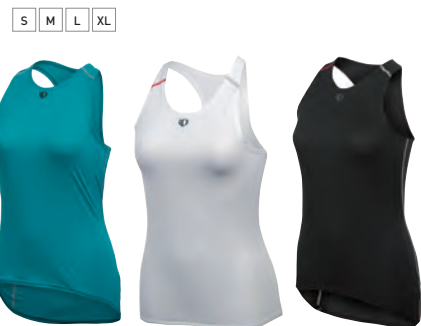

3909
W Transfer Lite Racer-Back Baselayer

Peacock - 3MW
Pre-Book Only   White - 508   Black - 021